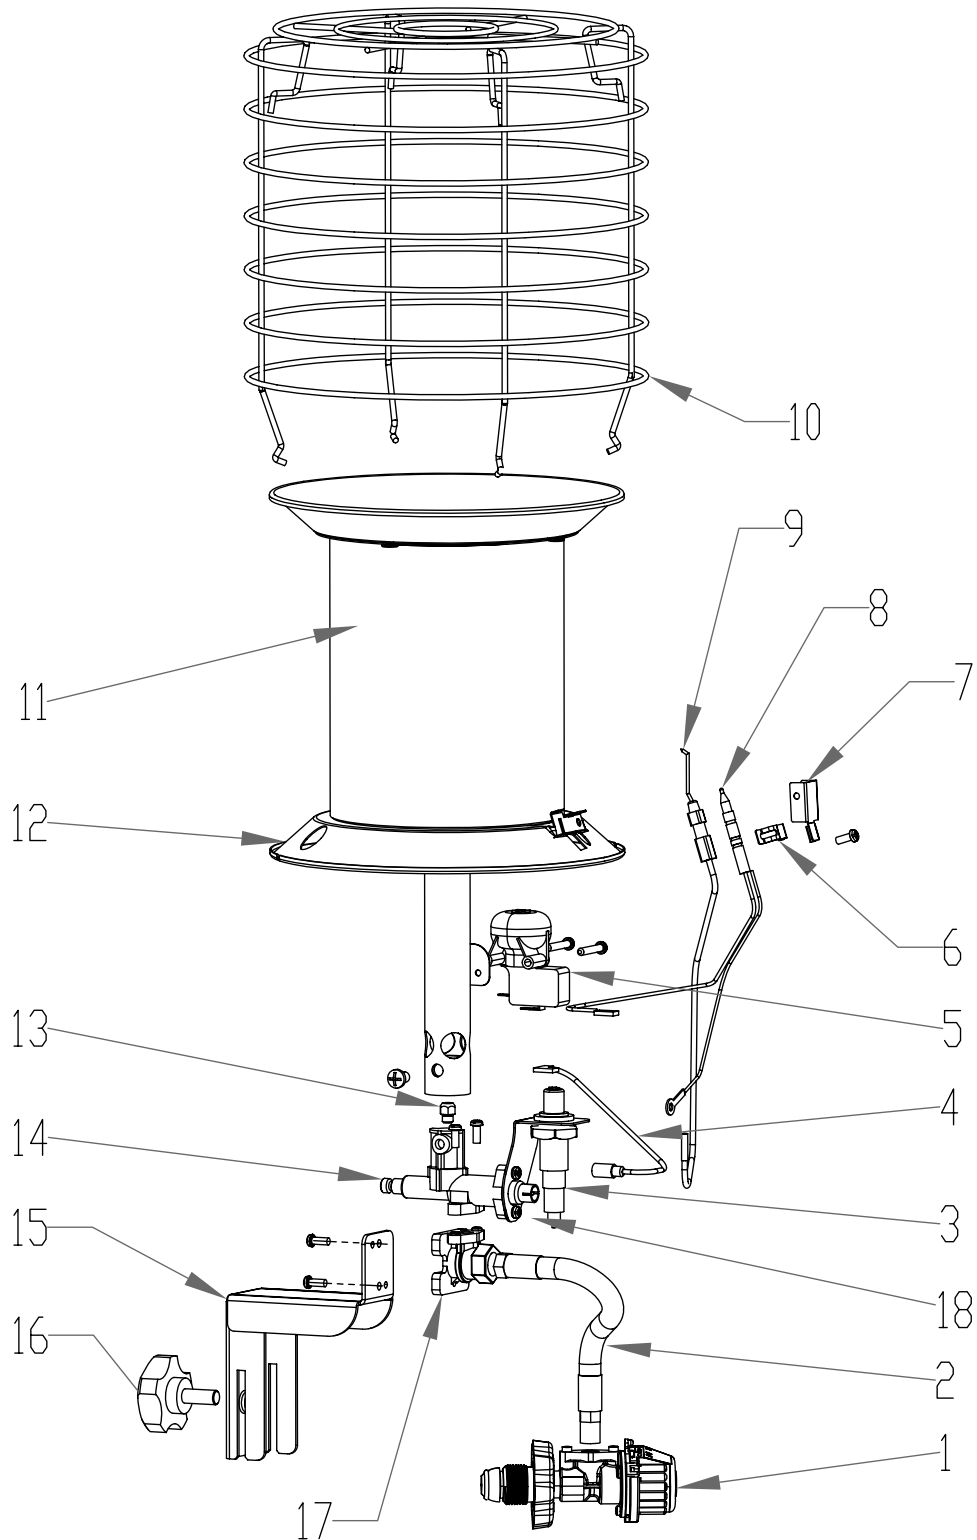

PROPANE TANK TOP HEATER

REPLACEMENT PARTS ILLUSTRATION

**NEVER LEAVE THE HEATER
UNATTENDED WHILE BURNING!**

REPLACEMENT PARTS LIST

ITEM	DESCRIPTION	PART NUMBER
1	Regulator Assembly	GR-121
2	Gas Hose	GDH1
3	Piezo Ignitor	GL-007
4	Valve Cable	TT15C-12
5	Tip Over Switch	TT15C-08
6	Thermocouple Bracket	TT15C-05
7	Thermocouple Shield	TT360C.08
8	Thermocouple	TT15C-11
9	Electrode Assembly	TT360C.10
10	Guard Assembly	TT360C.05
11	Burner Assembly (Incl. Upper Reflector)	TT360C.00
12	Reflector – Lower	TT360C.03
13	Nozzle	TT360C.09
14	Safety Shutt-off Valve	GS13
15	Tank Collar Bracket	TT360C.07
16	Mounting Bolt Knob	TT30C-3
17	Mounting Plate	TT360C.06
18	Piezo Mounting Bracket	TT15C-07